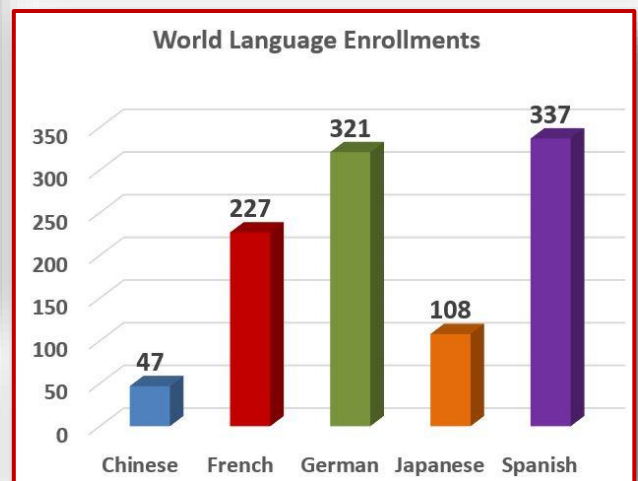

WVS by the Numbers 2017-18

(The data is from 2274 WVS student completion surveys collected July 2017 - July 2018 and current data collected from WVS student records from the 2017-18 school year. Additional data will be added as students complete courses. This data is provided for the sole purpose of WVS and its partner schools. Unauthorized use is strictly forbidden.)