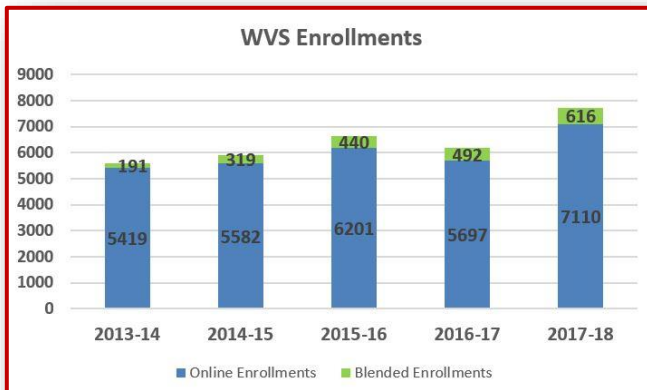

WVS by the Numbers 2017-18

(The data is from 2274 WVS student completion surveys collected July 2017 - July 2018 and current data collected from WVS student records from the 2017-18 school year. Additional data will be added as students complete courses. This data is provided for the sole purpose of WVS and its partner schools. Unauthorized use is strictly forbidden.)